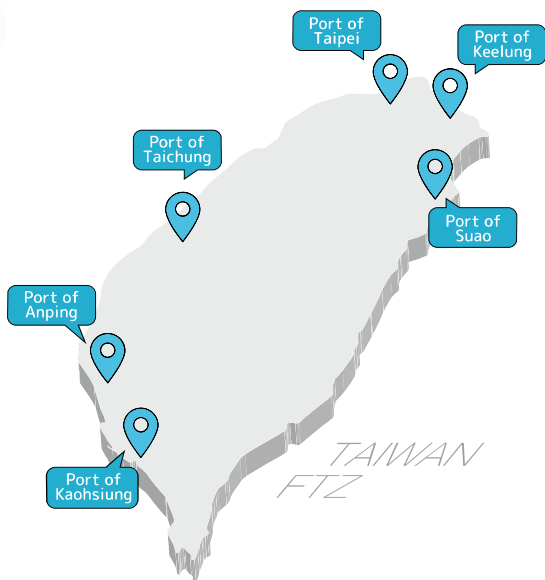

Taiwan Sea Port •

Your anchorage in Asia and springboard to the world.

Free Trade Zone

TIPC

臺灣海
自由貿易港區

Keelung

PORT OF KEELUNG

基隆港

Kaohsiung City
2,770 thousand of people

Tainan

PORT OF ANPING

安平港

Priority Development

Warehousing and transshipment of bulk cargo.

Main Service Scopes

- Port of Anping : Metal
- Tainan Technology Industrial Park : Electron / Metal
- Yongkang Industrial Park : Automobile
- Southern Taiwan Science Park : Wafer panel
- Sinji industrial Park : Mechanical equipment / Metal / Automobile
- Anping Industrial Park : Metal / Plastic, rubber / Printing
- Sinying Industrial Park : Metal / Food / Mechanical equipment
- Guantian Industrial Park : Metal / Plastic, rubber / Food
- Tree Valley Park : LCD TV

Tainan City
1,881 thousand of people

NICHE OF THE FREE TRADE ZONE IN TAIWAN

The Permitted Business Models In FTZ

Trading, warehousing, logistics, consolidating and distributing (cargo of) containers, transit-ing, transshipment, forwarding, customs clearance, assembling, sorting, packaging, repairing & maintenance, fabricating, processing, manufacturing, examining, testing, displaying or technological services.