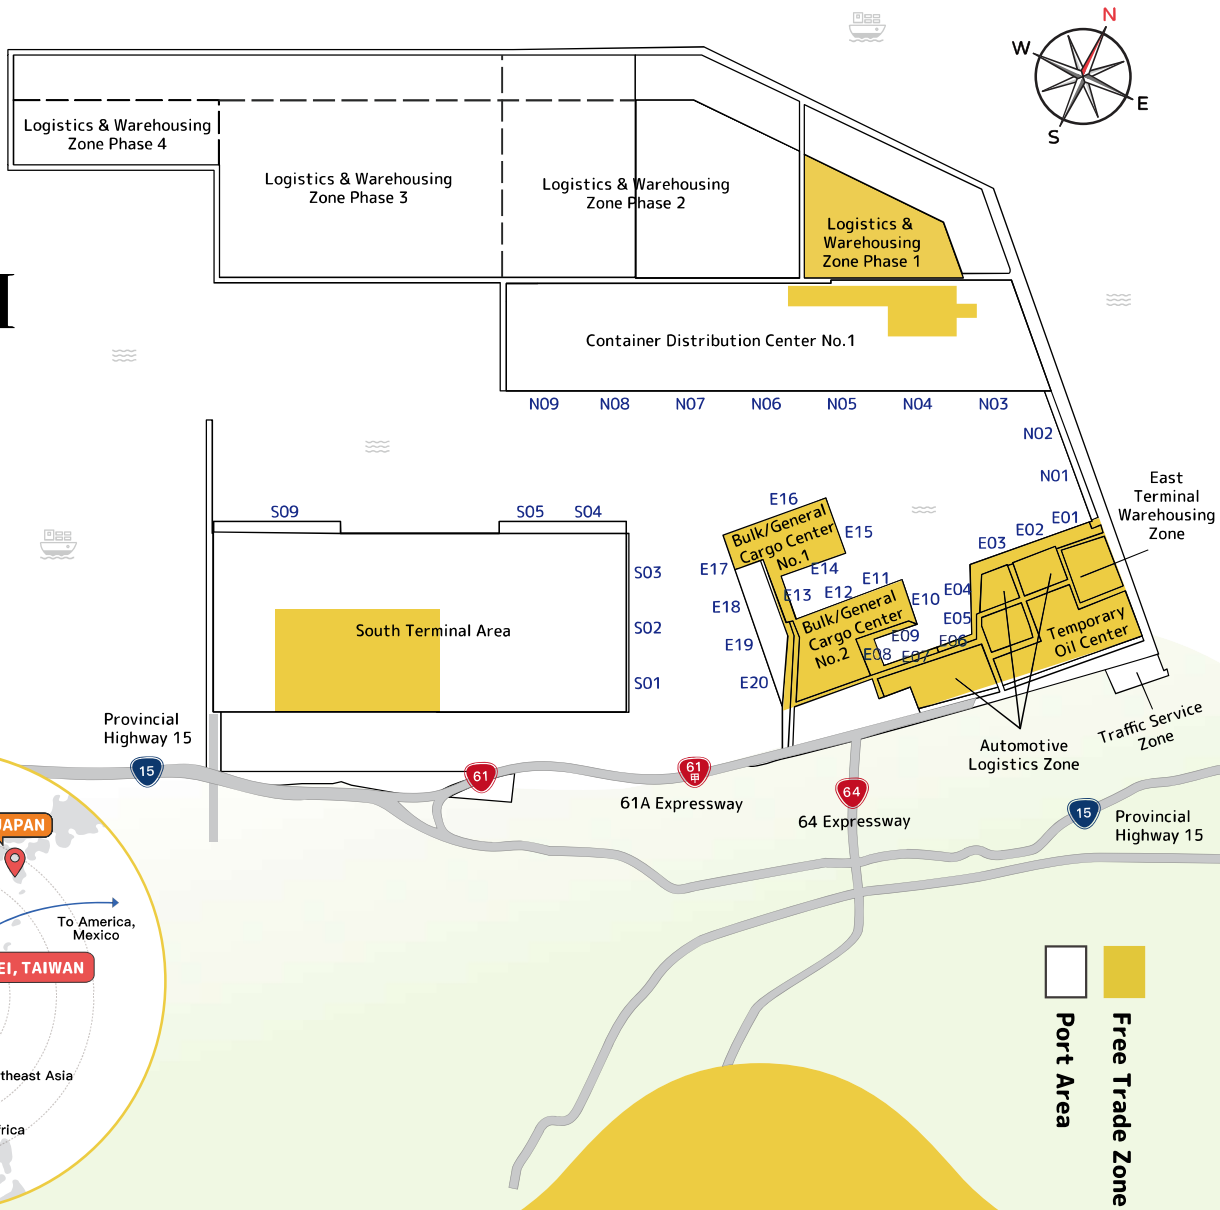

PORT OF TAIPEI

臺北港