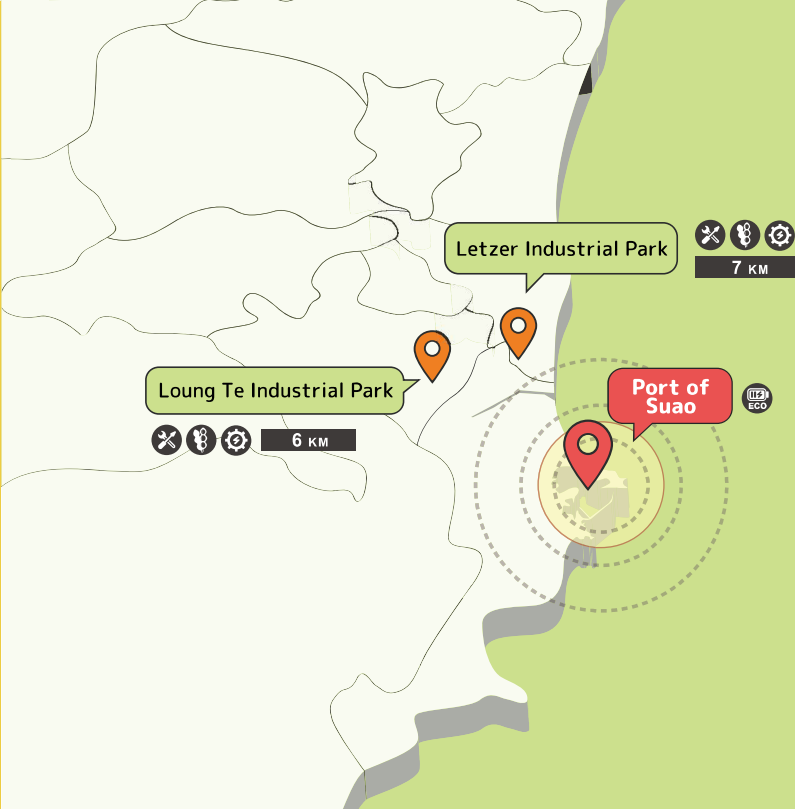

Taiwan Sea Port •

Your anchorage in Asia and springboard to the world.

Free Trade Zone

TIPC

臺灣海
自由貿易港區

Keelung

PORT OF KEELUNG

基隆港

PORT OF TAIPEI

臺北港

Priority Development

Automobile value-added assembly, logistics and air-sea intermodal transportation.

Main Service Scopes

- Port of Taipei : Oils / Food / Automobile
- Linkou Industrial Park : Metal / Mechanical equipment / Plastic, rubber
- Bali Industrial Park : Metal / Mechanical equipment
- New Taipei Industrial Park : Metal / Food / Mechanical equipment

PORT OF SUAO

蘇澳港

Legend:

- Port Area
- Free Trade Zone

Priority Development
Green Energy Industry.

Main Service Scopes

- Port of Suao : Electromobile
- Letzer Industrial Park : Metal / Food / Mechanical equipment
- Loung Te Industrial Park : Metal / Food / Mechanical equipment

Kaohsiung City
2,770 thousand of people

Tainan

PORT OF ANPING

安平港

Priority Development

Warehousing and transshipment of bulk cargo.

Main Service Scopes

- Port of Anping : Metal
- Tainan Technology Industrial Park : Electron / Metal
- Yongkang Industrial Park : Automobile
- Southern Taiwan Science Park : Wafer panel
- Sinji industrial Park : Mechanical equipment / Metal / Automobile
- Anping Industrial Park : Metal / Plastic, rubber / Printing
- Sinying Industrial Park : Metal / Food / Mechanical equipment
- Guantian Industrial Park : Metal / Plastic, rubber / Food
- Tree Valley Park : LCD TV