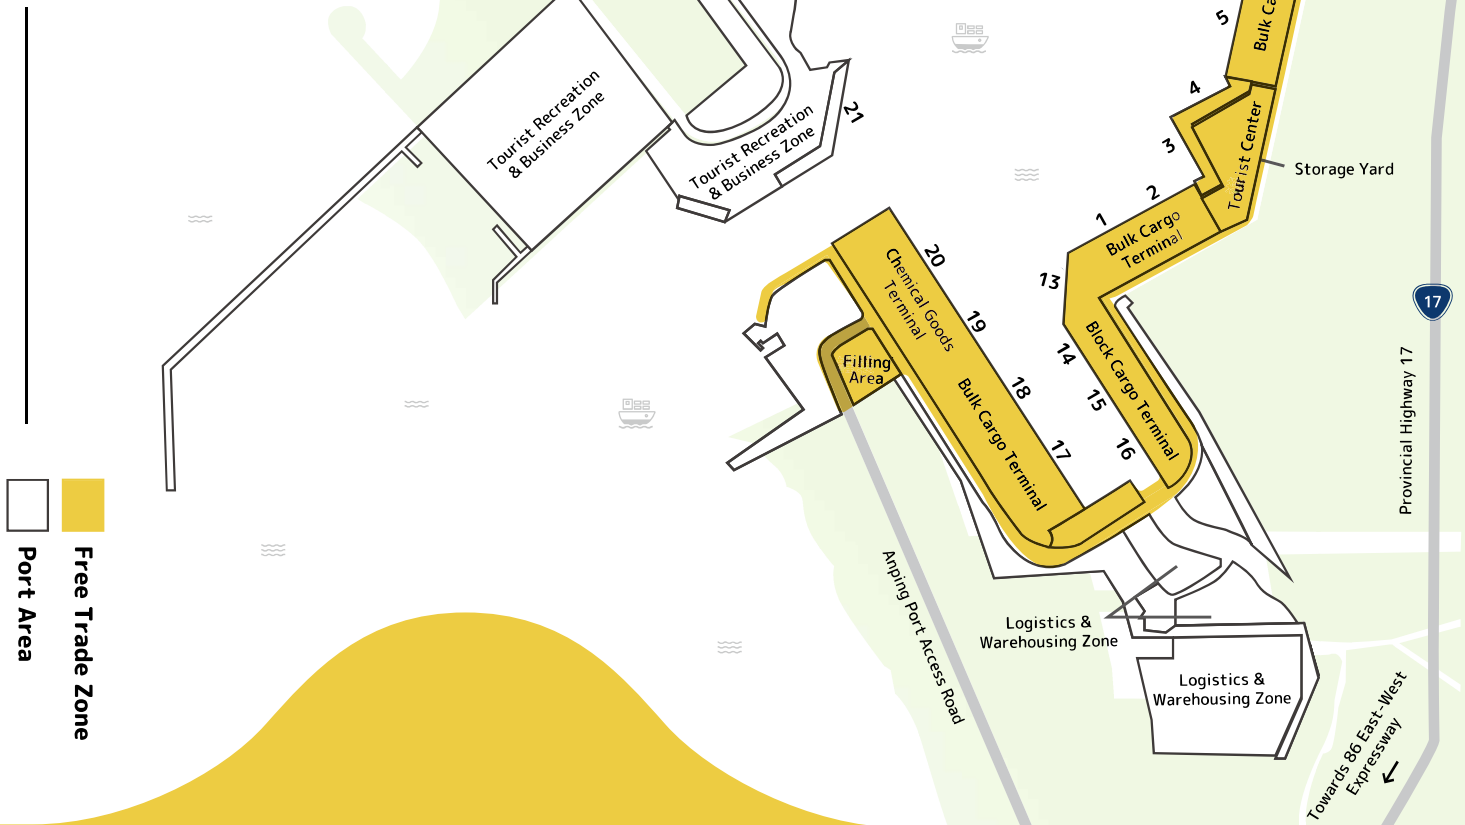

Kaohsiung City
2,770 thousand of people

Tainan

PORT OF ANPING

安平港

Priority Development

Warehousing and transshipment of bulk cargo.

Main Service Scopes

- Port of Anping : Metal
- Tainan Technology Industrial Park : Electron / Metal
- Yongkang Industrial Park : Automobile
- Southern Taiwan Science Park : Wafer panel
- Sinji industrial Park : Mechanical equipment / Metal / Automobile
- Anping Industrial Park : Metal / Plastic, rubber / Printing
- Sinying Industrial Park : Metal / Food / Mechanical equipment
- Guantian Industrial Park : Metal / Plastic, rubber / Food
- Tree Valley Park : LCD TV