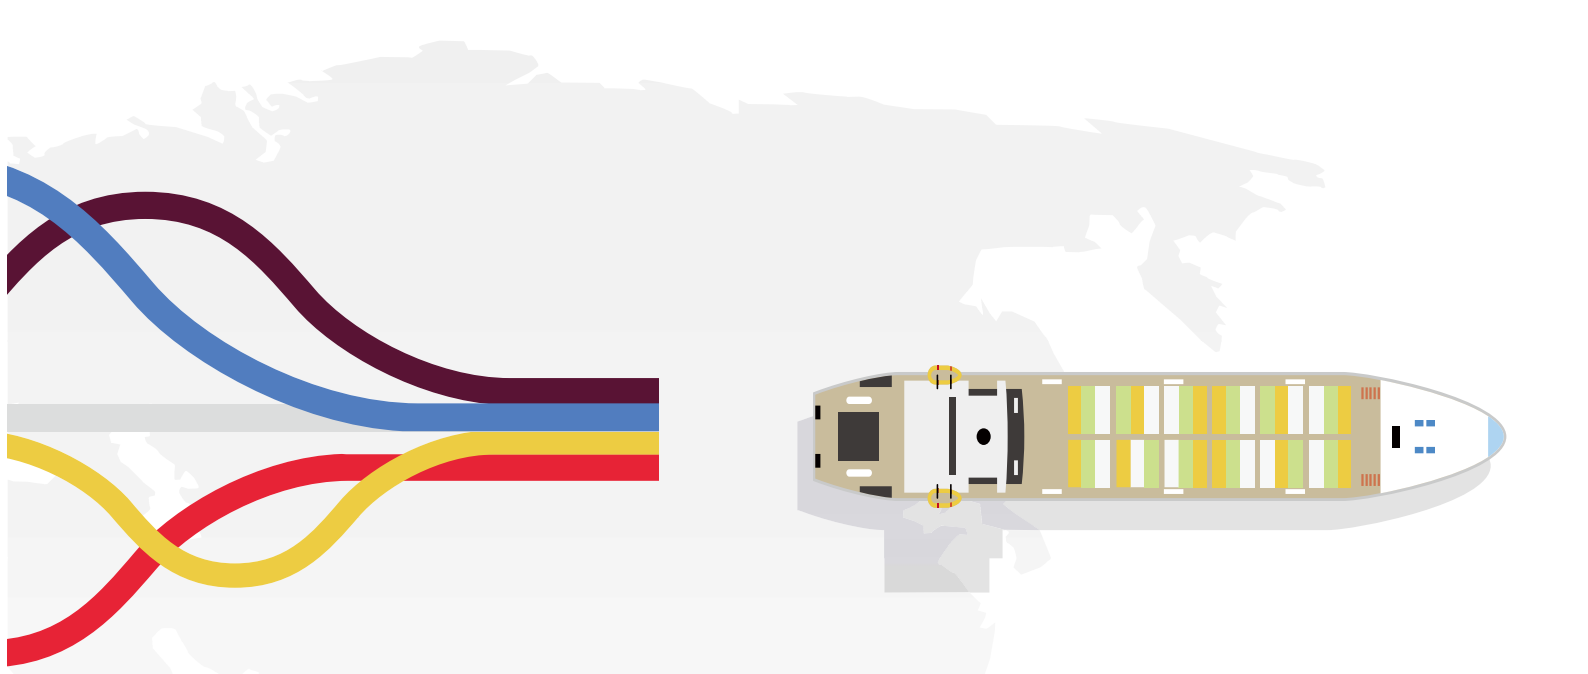

NICHE OF THE FREE TRADE ZONE IN TAIWAN

The Permitted Business Models In FTZ

Trading, warehousing, logistics, consolidating and distributing (cargo of) containers, transit-ing, transshipment, forwarding, customs clearance, assembling, sorting, packaging, repairing & maintenance, fabricating, processing, manufacturing, examining, testing, displaying or technological services.

Autonomous Management

Customs review enterprise's account through the system

Free Circulation of Goods

Goods are free from inspection, testing, and escorting. Management of goods under monthly consolidated declaration incoming to and outgoing from the zone/factory.

Allowing in-depth processing

The in-depth processing is allowed for FTZ including assembling, processing, manufacturing, etc.

Offering Tax Preferential

Exempt from tariff, commodity tax, business tax, tobacco & wine tax, public health & welfare due on tobacco products, trade promotion service fee, harbor service due. Foreign for-profit conditionally exempt from business income tax.

Inside the Border but Outside of Customs

Goods shall be exempted from relevant duties and taxes and free from the import restrictions set forth in other acts, regulations or orders.

WELCOME

Port of Keelung +886-2-24206283	Port of Taipei +886-2-26196025	Port of Suao +886-3-9972010
Port of Taichung +886-4-26642170	Port of Kaohsiung +886-7-5622207	Port of Anping +886-6-2925756#2211

Know more

想知道更多請上自由港區招商網站
<https://taiwan-ftz.com/en/>