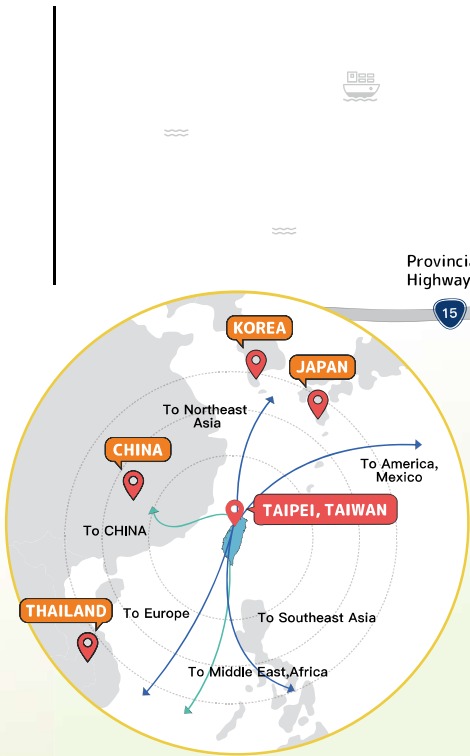

PORT OF TAIPEI

臺北港