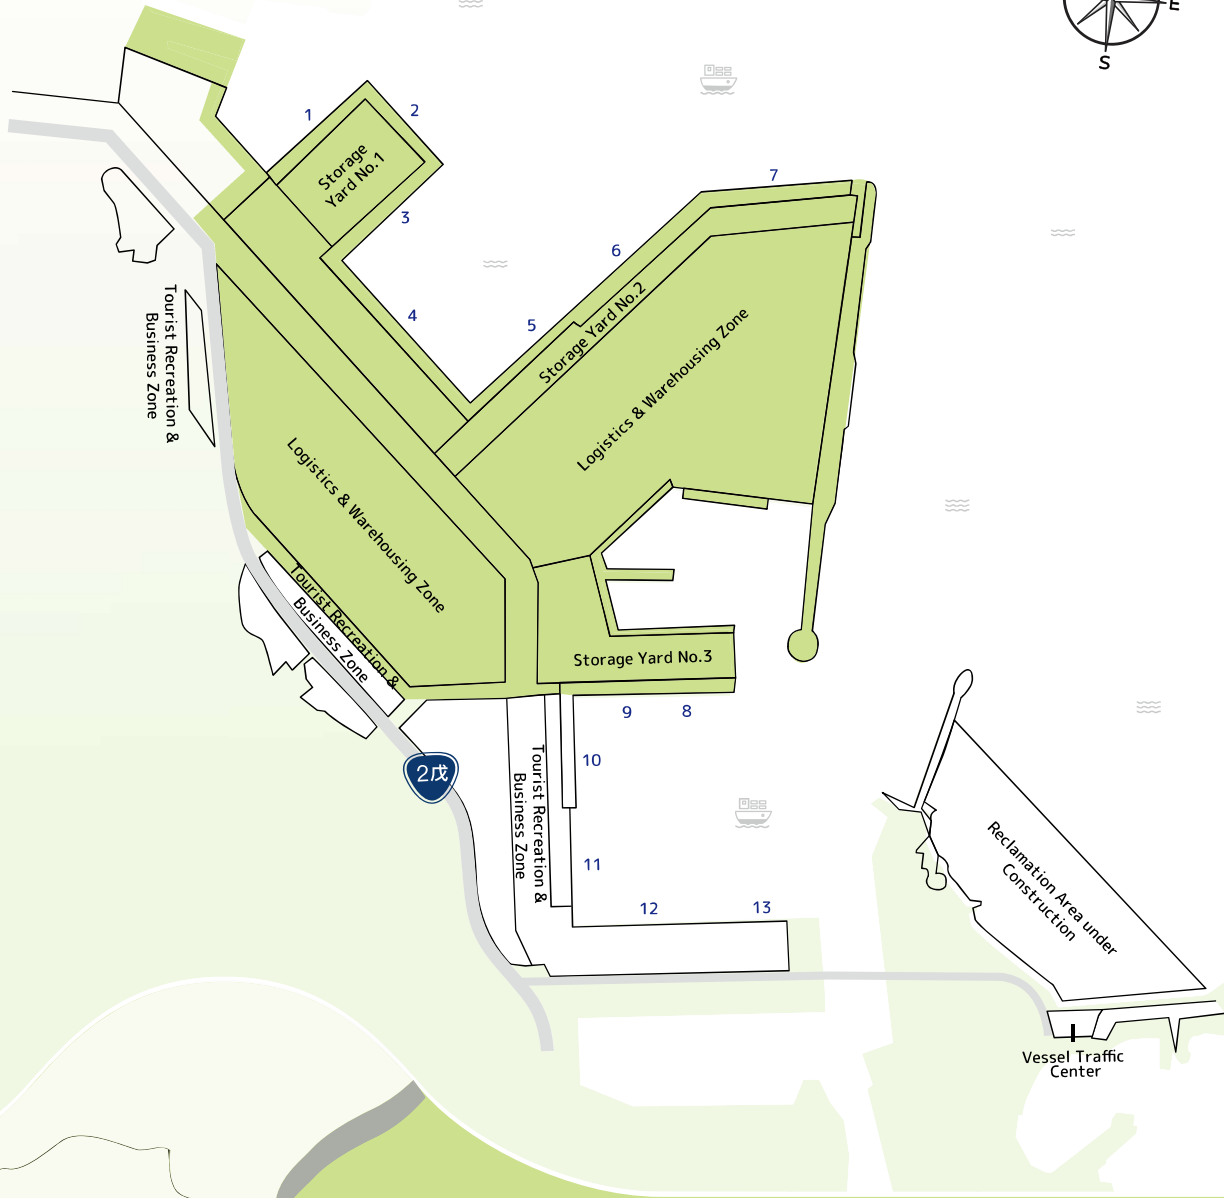

Taiwan Sea Port •

Your anchorage in Asia and springboard to the world.

Free Trade Zone

TIPC

臺灣海
自由貿易港區

Keelung

PORT OF KEELUNG

基隆港

PORT OF SUAO

蘇澳港

Legend:

- Port Area
- Free Trade Zone

Priority Development
Green Energy Industry.

Main Service Scopes

- Port of Suao : Electromobile
- Letzer Industrial Park : Metal / Food / Mechanical equipment
- Loung Te Industrial Park : Metal / Food / Mechanical equipment