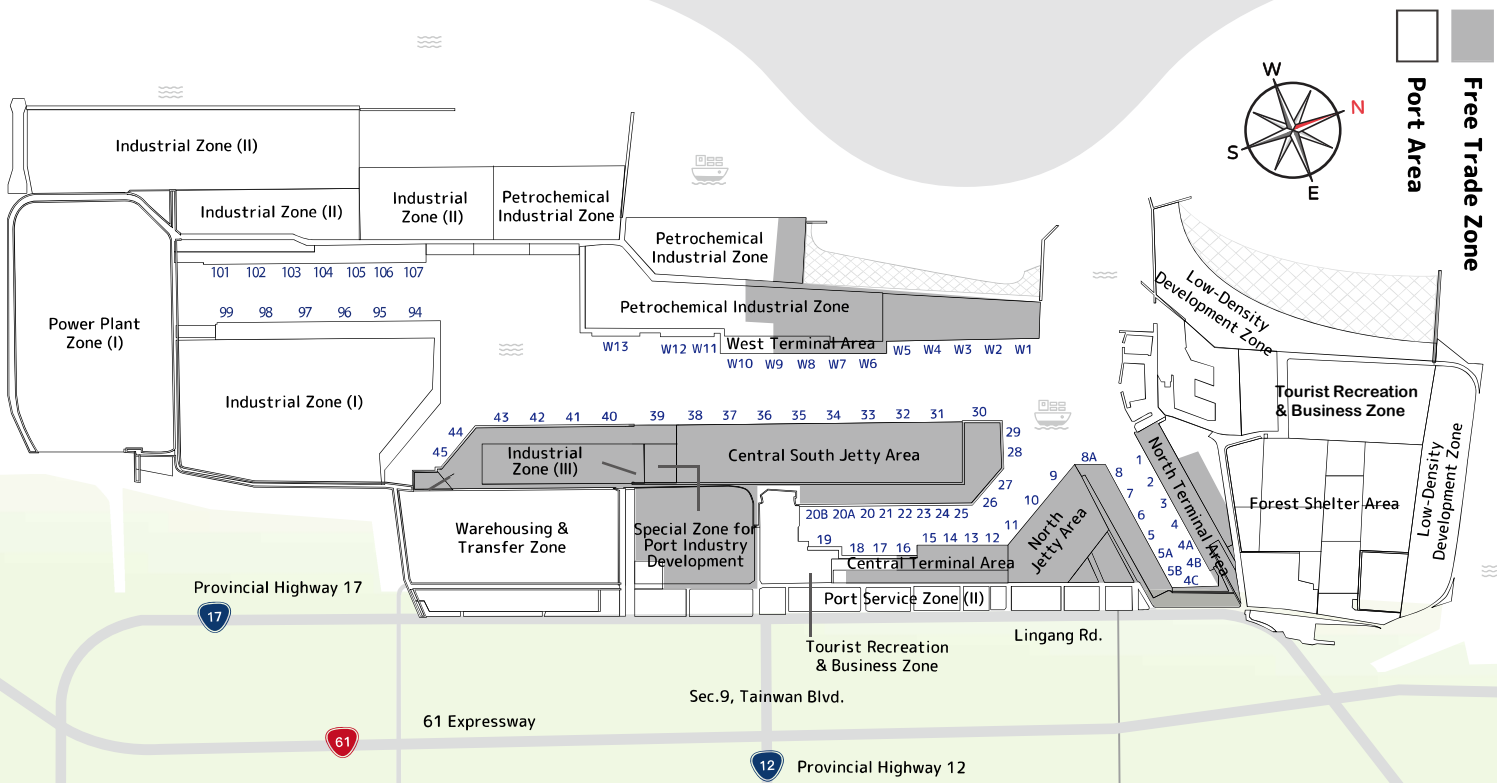

PORT OF TAICHUNG

臺中港

Priority Development

Warehousing and transshipment of oil products and bulk cargo, value-added assembly of bicycles.

1. **Main Service Scopes**
2. Port of Taichung : Oils / Metal / Minerals / Mechanical equipment
   - Chungkang Export Processing Zone : Mechanical equipment / Photovoltaic panels
   - Taichung Park of Central Taiwan Science Park : Mechanical equipment / Photovoltaic panels
   - Taichung Harbor Related Industrial Park : Metal / Mechanical equipment / Plastic, rubber
   - Taichung Industrial Park : Metal / Mechanical equipment / Plastic, rubber
   - Chuansing Industrial Park : Metal / Textile
   - Changhua Coastal Industrial Park : Metal / Mechanical equipment

Taichung City
2,817 thousand of people