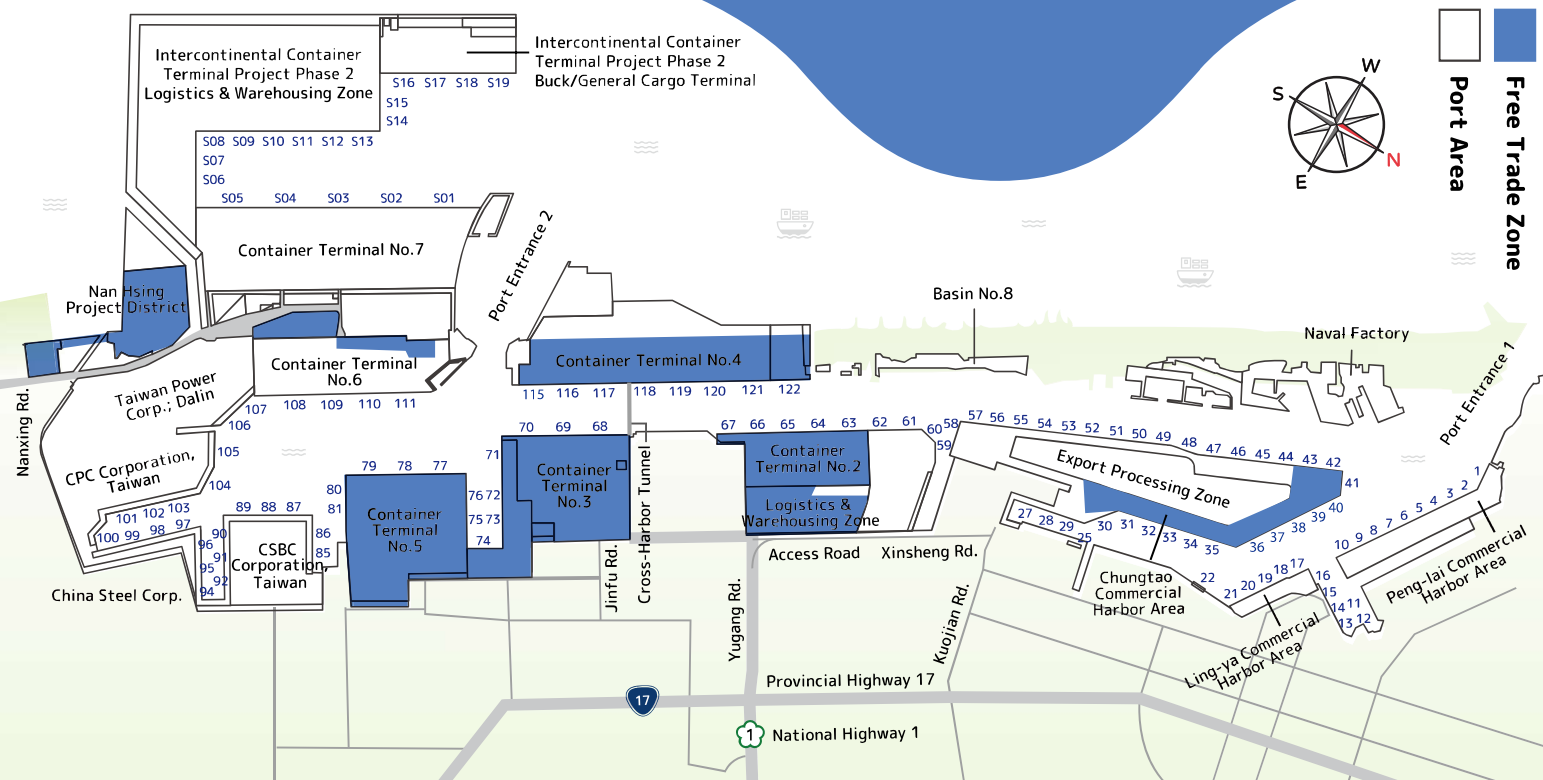

Taichung City
2,817 thousand of people

PORT OF KAOHSIUNG

高雄港

Container consolidation and re-export and warehousing and transshipment of non-ferrous metal.

Main Service Scopes

- Port of Kaohsiung : Metal / Food / Pulp
- Kaohsiung Export Processing Zone : Metal / Photoelectricity / Mechanical equipment
- Kaohsiung Park of Southern Taiwan Science Park : Mechanical equipment / Photoelectricity / Semiconductor
- Hofa Industrial Park : Metal / Chemical product / Mechanical equipment
- Benjhou Industrial Park : Metal / Chemical product / Mechanical equipment
- Renda Industrial Park : Oils / Chemical product
- Fongshan Industrial Park : Metal / Chemical product / Mechanical equipment
- Dafa Industrial Park : Metal / Chemical product / Mechanical equipment
- Linhai Industrial Park : Metal / Chemical product / Mechanical equipment
- Pingtung Industrial Park : Metal / Chemical product / Mechanical equipment
- Pingnan Industrial Park : Metal / Chemical product / Mechanical equipment
- Linyuan Industrial Park : Oils / Chemical product

Kaohsiung City
2,770 thousand of people

Tainan

PORT OF ANPING

安平港

Priority Development

Warehousing and transshipment of bulk cargo.

Main Service Scopes

- Port of Anping : Metal
- Tainan Technology Industrial Park : Electron / Metal
- Yongkang Industrial Park : Automobile
- Southern Taiwan Science Park : Wafer panel
- Sinji industrial Park : Mechanical equipment / Metal / Automobile
- Anping Industrial Park : Metal / Plastic, rubber / Printing
- Sinying Industrial Park : Metal / Food / Mechanical equipment
- Guantian Industrial Park : Metal / Plastic, rubber / Food
- Tree Valley Park : LCD TV